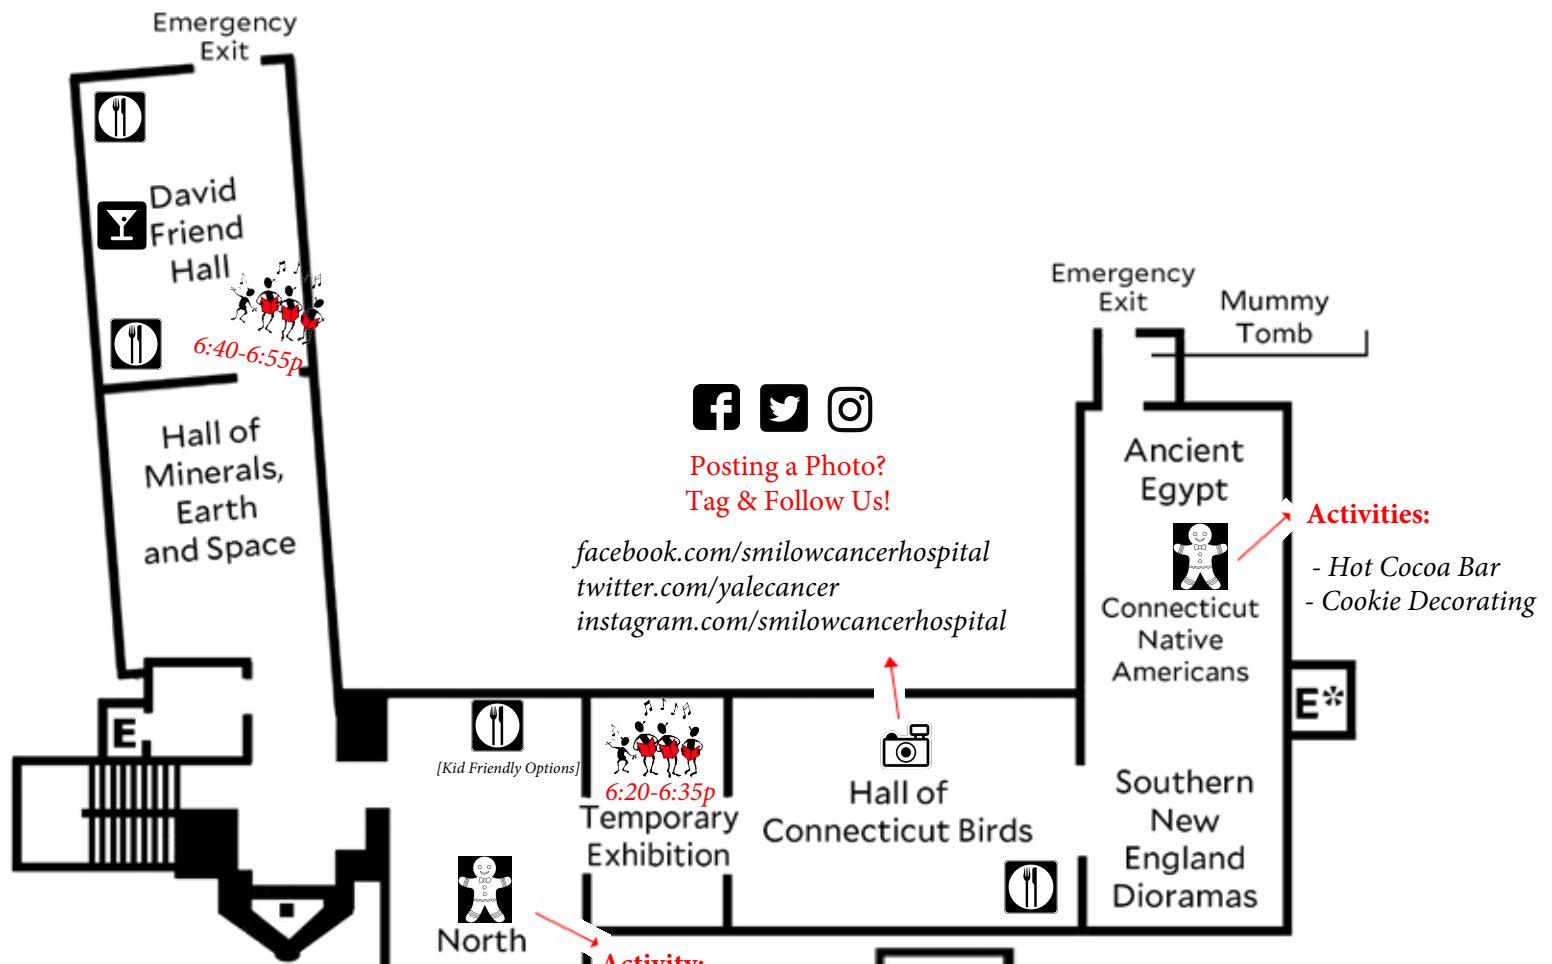

Welcome to the Yale Cancer Center & Smilow Cancer Hospital 2019 Holiday Party

Explore the Party & Peabody!

3rd Floor

- Rocks and Minerals
- Wildlife Dioramas
- Birds
- Connecticut Native Americans
- Egypt

David Friend Hall

2nd Floor

- Discovery Room
- Giant Squid
- Changing Displays

Mezzanine

- Torosaurus

1st Floor

- Dinosaurs
- Fossil Mammals
- Human Origins
- Study Gallery

Museum Store

- Restrooms
- Coat Racks
- Admissions/Information

- E Elevator
- E* Elevator, available if needed
- Men's restroom
- Women's restroom